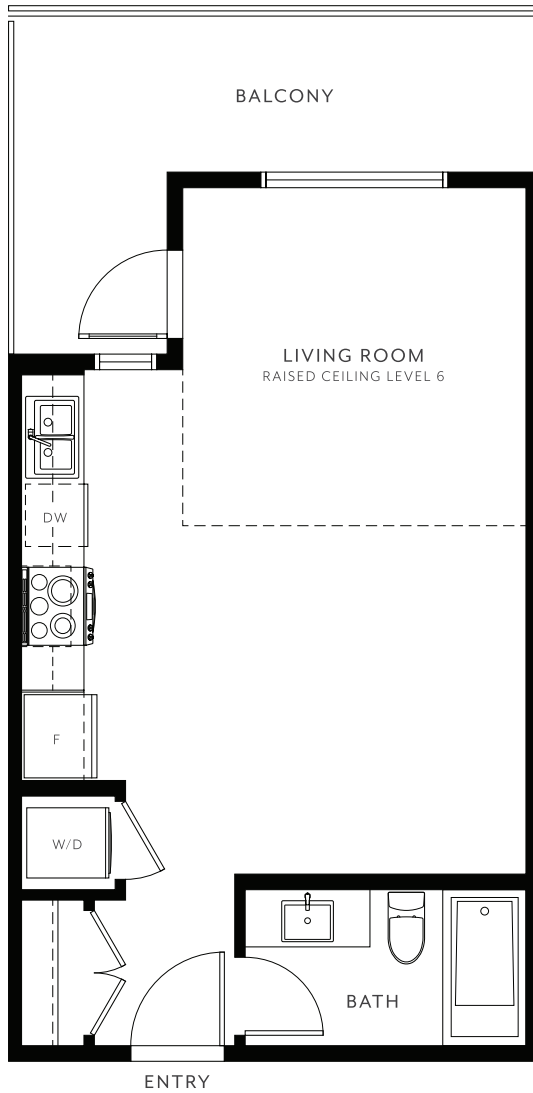

# A

STUDIO, 1 BATH  
INTERIOR 454-455 SQ FT

BUILDING ONE

LEVEL 1

LEVEL 2

LEVEL 1

LEVEL 2

LEVEL 3

LEVEL 4

LEVEL 5

LEVEL 6