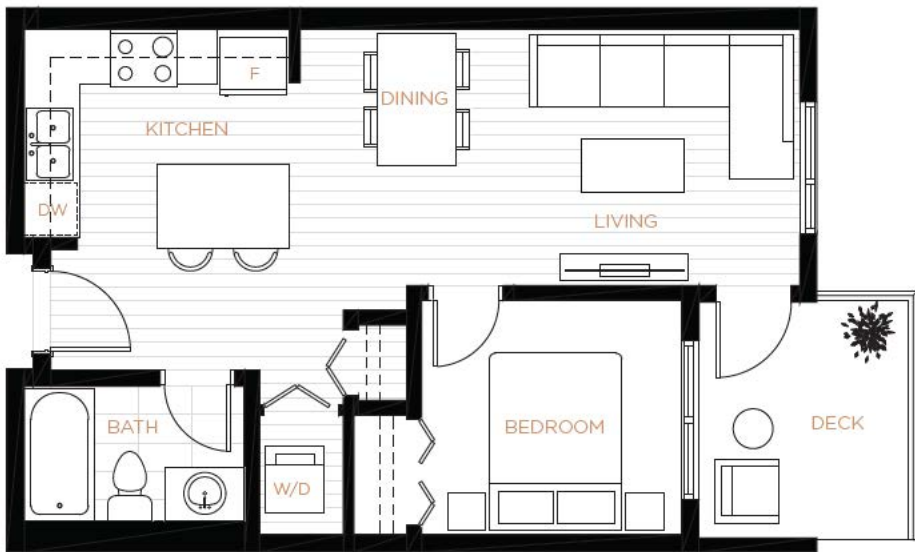

# GALILEA

SURREY

B2

1 BED | 1 BATH  
499 SQ.FT.

# GALILEA

SURREY

B4 | 1 BED | 1 BATH  
505 SQ.FT.

# GALILEA

SURREY

B6 | 1 BED | 1 BATH  
515 - 549 SQ.FT.

# GALILEA

SURREY

**B7** | 1 BED | 1 BATH  
583 SQ.FT.