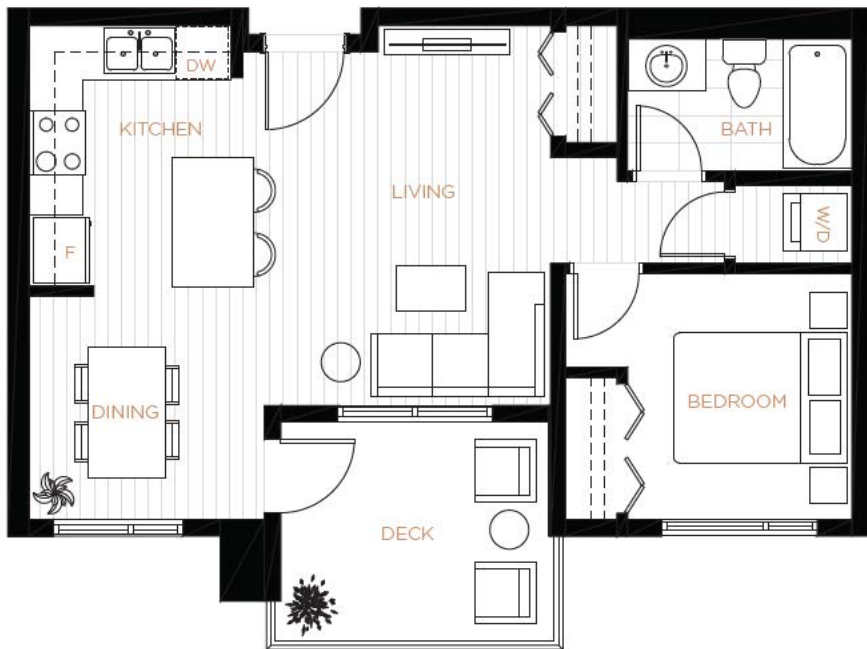

# GALILEA

SURREY

B2

1 BED | 1 BATH  
499 SQ.FT.

# GALILEA

SURREY

B4 | 1 BED | 1 BATH  
505 SQ.FT.

# GALILEA

SURREY

B6 | 1 BED | 1 BATH  
515 - 549 SQ.FT.

# GALILEA

SURREY

**B7** | 1 BED | 1 BATH  
583 SQ.FT.