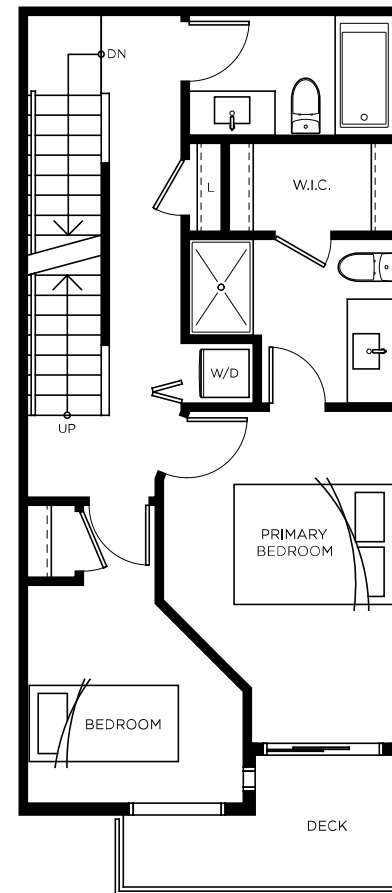

Townhome D

2 BEDROOM | 2.5 BATH | 1,153 SQ FT

**Highstreet
Village**
WEST ABBOTSFORD

Lower Level

Main Level

Upper Level

Roof Deck Level