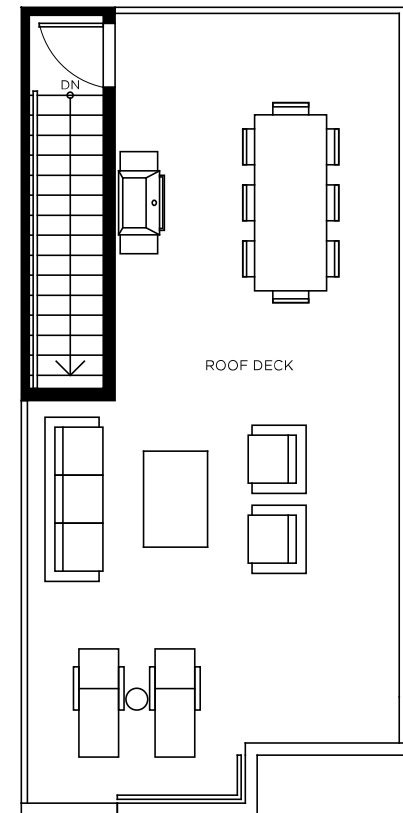

Townhome D

2 BEDROOM | 2.5 BATH | 1,153 SQ FT

**Highstreet
Village**
WEST ABBOTSFORD

Lower Level

Main Level

Upper Level

Roof Deck Level