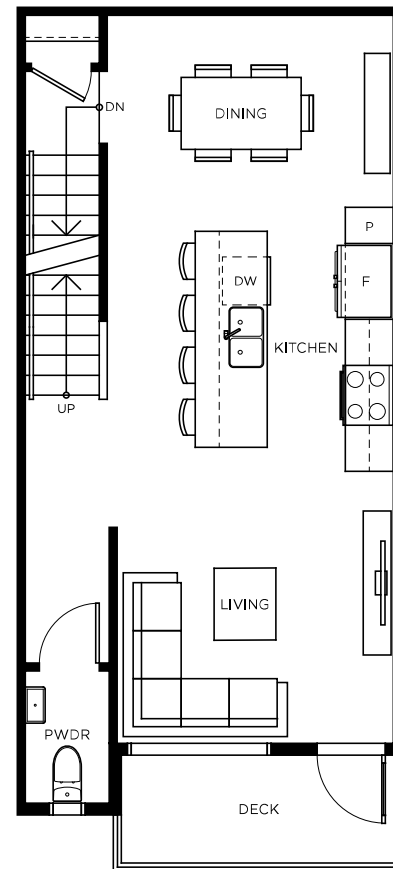

Townhome D

2 BEDROOM | 2.5 BATH | 1,153 SQ FT

**Highstreet
Village**
WEST ABBOTSFORD

Lower Level

Main Level

Upper Level

Roof Deck Level