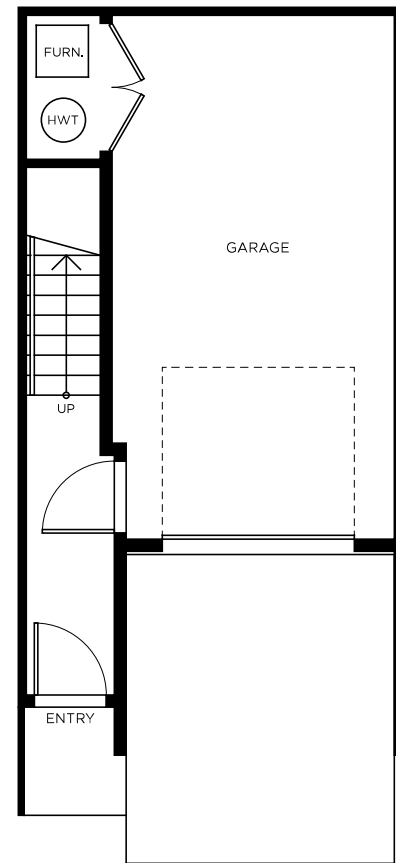

Townhome D

2 BEDROOM | 2.5 BATH | 1,153 SQ FT

**Highstreet
Village**
WEST ABBOTSFORD

Lower Level

Main Level

Upper Level

Roof Deck Level