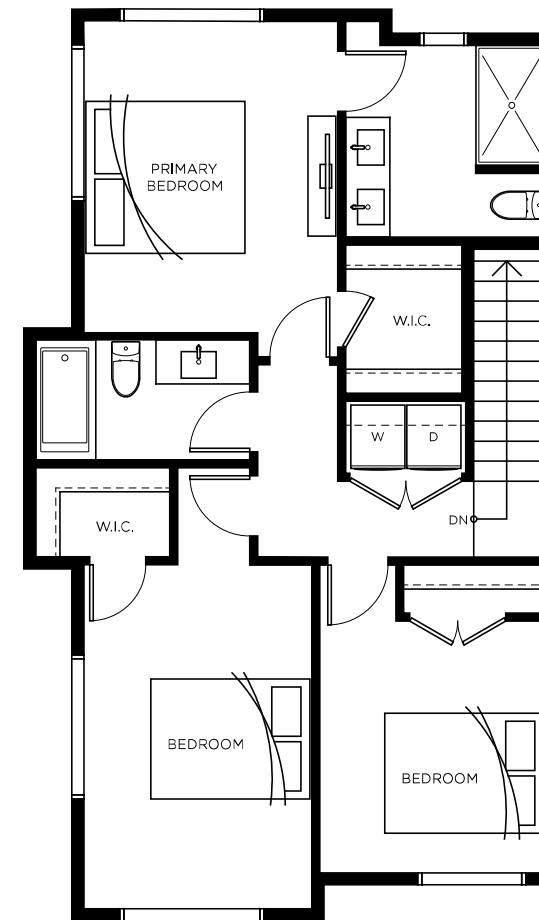

# Townhome B2

4 BEDROOM | 3.5 BATH | 1,819 SQ FT

**Highstreet  
Village**  
WEST ABBOTSFORD

Lower Level

Main Level

Upper Level