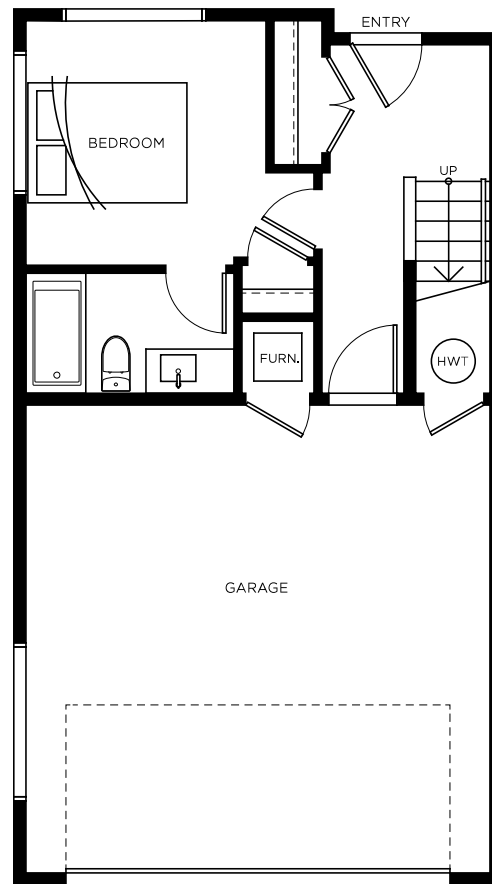

# Townhome B2

4 BEDROOM | 3.5 BATH | 1,819 SQ FT

**Highstreet  
Village**  
WEST ABBOTSFORD

Lower Level

Main Level

Upper Level