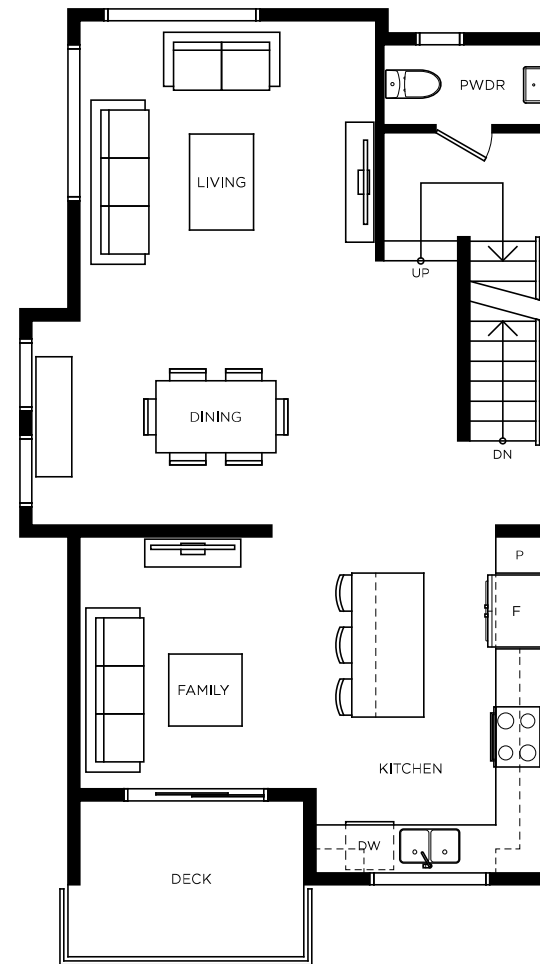

# Townhome B2

4 BEDROOM | 3.5 BATH | 1,819 SQ FT

**Highstreet  
Village**  
WEST ABBOTSFORD

Lower Level

Main Level

Upper Level